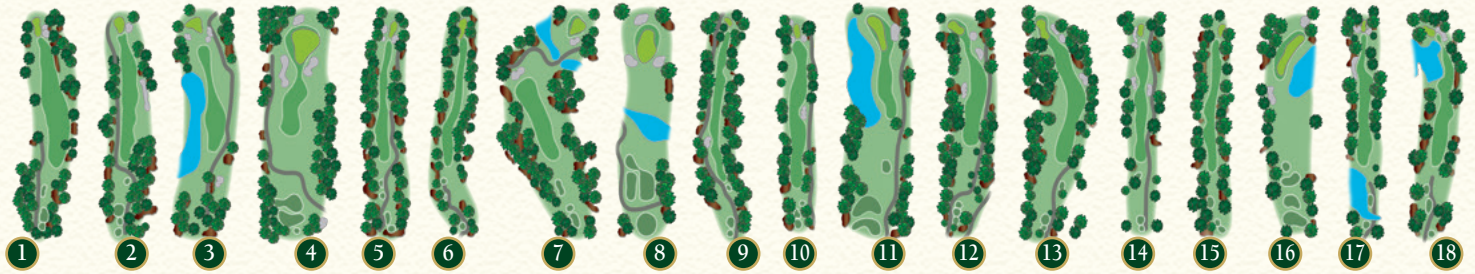

USGA Rules Govern All Play
Except Where Modified By Local Rules

Local Rules & Instructions

1. Out of bounds marked by white stakes, fences and roads.
2. Free drop from staked trees & flower beds.
3. All yardages are measured to the center of the greens.
4. Please repair ball marks & replace divots.
5. Keep carts on paths around all tees and greens.
6. Play ready golf & maintain pace of play.
7. No alcohol purchased outside of Timber Ridge.
8. Proper golf attire required: No tank tops or denim.
9. Thank you for playing Timber Ridge Golf Club.

16339 Park Lake Road
East Lansing, MI 48823
517-940-8095

Hole	1	2	3	4	5	6	7	8	9	Out	P L A Y E R								In	Tot	Rating/Slope	
Gold	409	358	341	150	435	545	355	150	520	3263	422	155	300	368	380	495	165	505	461	3251	6514	72.9/144
Black	380	341	324	140	409	525	338	125	502	3084	405	150	289	349	370	475	155	490	415	3098	6182	71.4/140
Blue	369	323	312	135	360	462	327	120	487	2895	395	140	273	339	360	425	140	419	370	2861	5756	M:69.4/137 W:75.1/142
Blue/White	329	323	280	135	335	462	327	120	408	2719	320	140	273	285	280	425	140	419	280	2562	5281	M:67.3/130 W:72.4/137
White	329	272	280	125	335	420	279	100	408	2548	320	105	260	285	280	365	120	350	280	2365	4913	M:65.2/126 W:70.5/135
Par	4	4	4	3	4	5	4	3	5	36	4	3	4	4	4	5	3	5	4	36	72	Hcp Net
Handicap	5	15	9	13	1	7	11	17	3		4	14	18	8	10	6	16	12	2			
+/-																						
Pace of Play	:15	:30	:45	:57	1:12	1:27	1:42	1:55	2:10		2:25	2:37	2:52	3:07	3:22	3:37	3:50	4:05	4:20			